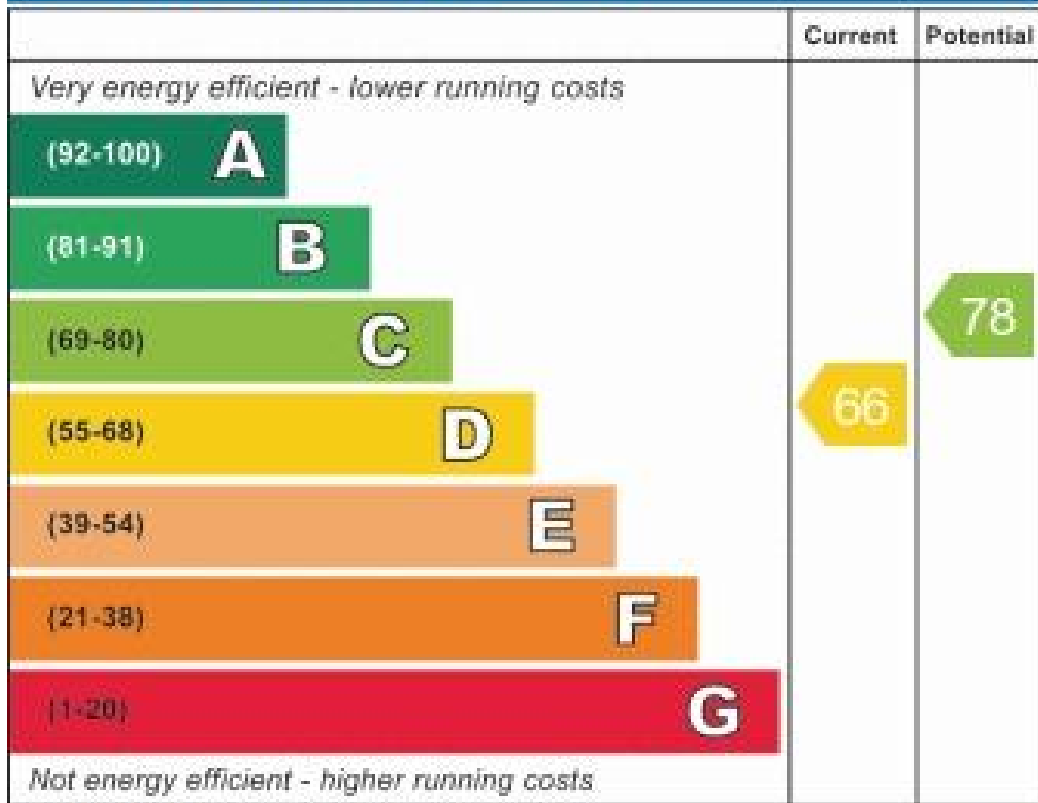

Energy Efficiency Rating

England, Scotland & Wales

EU Directive
2002/91/EC

Environmental Impact (CO₂) Rating

England, Scotland & Wales

EU Directive
2002/91/EC