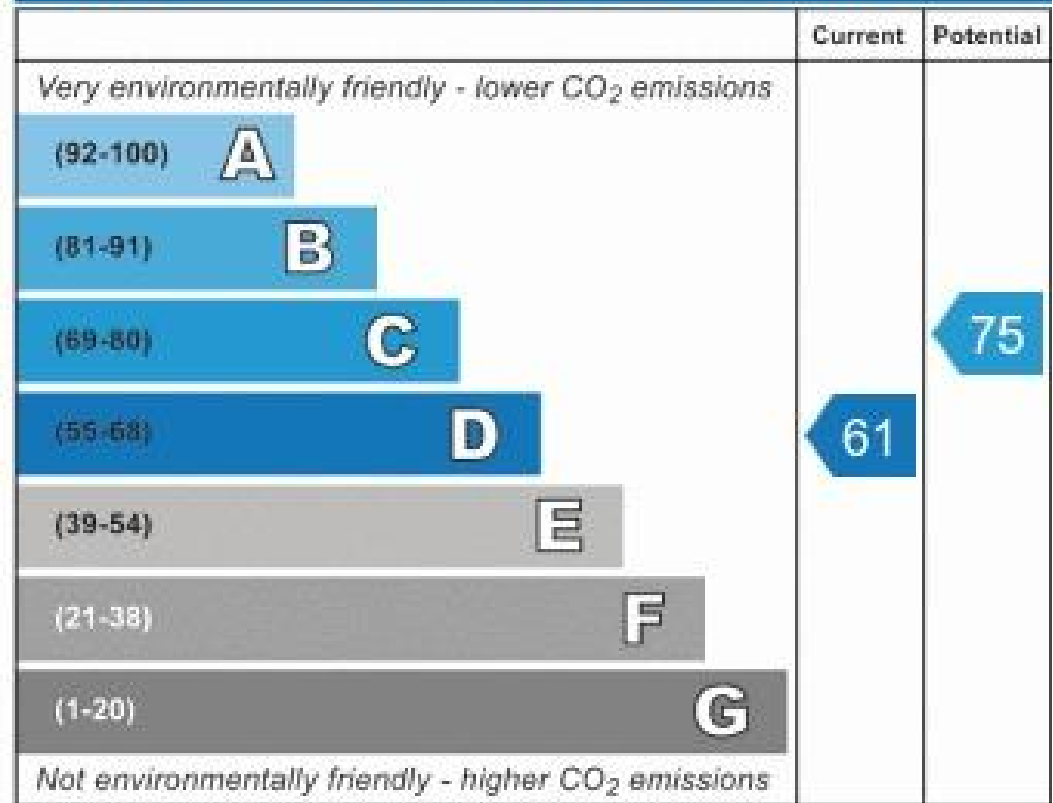

Energy Efficiency Rating

England, Scotland & Wales

EU Directive
2002/91/EC

Environmental Impact (CO₂) Rating

England, Scotland & Wales

EU Directive
2002/91/EC